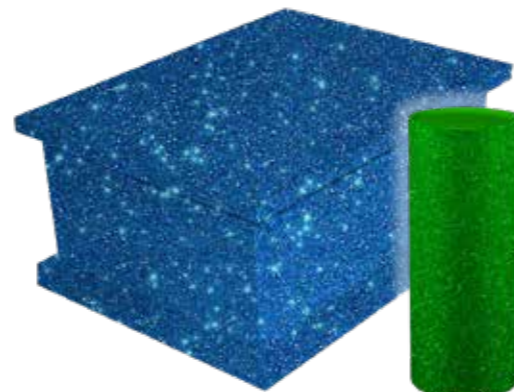

Picture Caskets, Glitter Caskets & Scatter Tubes

Everyone is unique, and we believe that a picture ashes casket should reflect the individual qualities of the departed. We offer a fully personalised service that lets you create a one-off piece of art that celebrates the life of a loved one. All ashes caskets and scatter tubes can contain up to 3790ml. All ashes caskets are sized at H16 x W29 x D21cm. Printed Nameplate are optional extras. The Scatter tubes for scattering come in two sizes (standard 5.5L, and small 400ml),

Glitter

1. Forget-Me-Not
2. Bluebell Wood
3. Rainbow
4. Ascending Dove
5. Sunflower
6. Roses
7. Autumn
8. Ocean Sunset
9. Burgundy
10. Navy

Memory Bench

The Memory Bench is a special way to remember a loved one, standing as a reminder of the life lost in a very special place. It provides family and friends with the opportunity to go to reflect on their special memories and moments shared.

Expertly constructed to the highest spec, using the very finest grade-A teak, this bench offers a fine sanded smooth finish. It is supplied flat packed with assembling instructions. The bench can be engraved with a personal message or icon, as well as coming with a unique memorial tube which can hold a small keepsake such as a small note, picture or small segment of ashes.

A keepsake amount of a loved ones ashes can be placed into a vial within a small compartment in the base of the benches leg. This comes with a wooden plug to seal the ashes in place.

Engrave with a personal message.

Sizing -

- 4ft x 2ft x 3ft
- 6ft x 2ft x 3ft
- 5ft x 2ft x 3ft
- 7ft x 2ft x 3ft