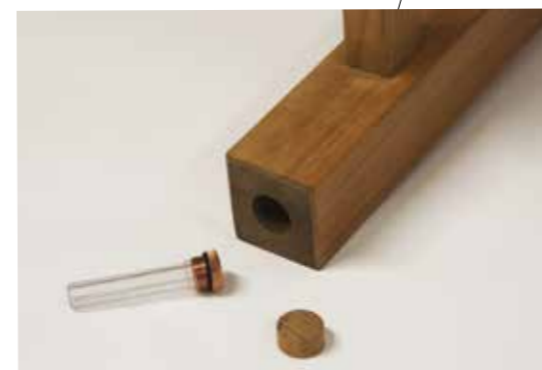

A keepsake amount of a loved ones ashes can be placed into a vial within a small compartment in the base of the benches leg. This comes with a wooden plug to seal the ashes in place.