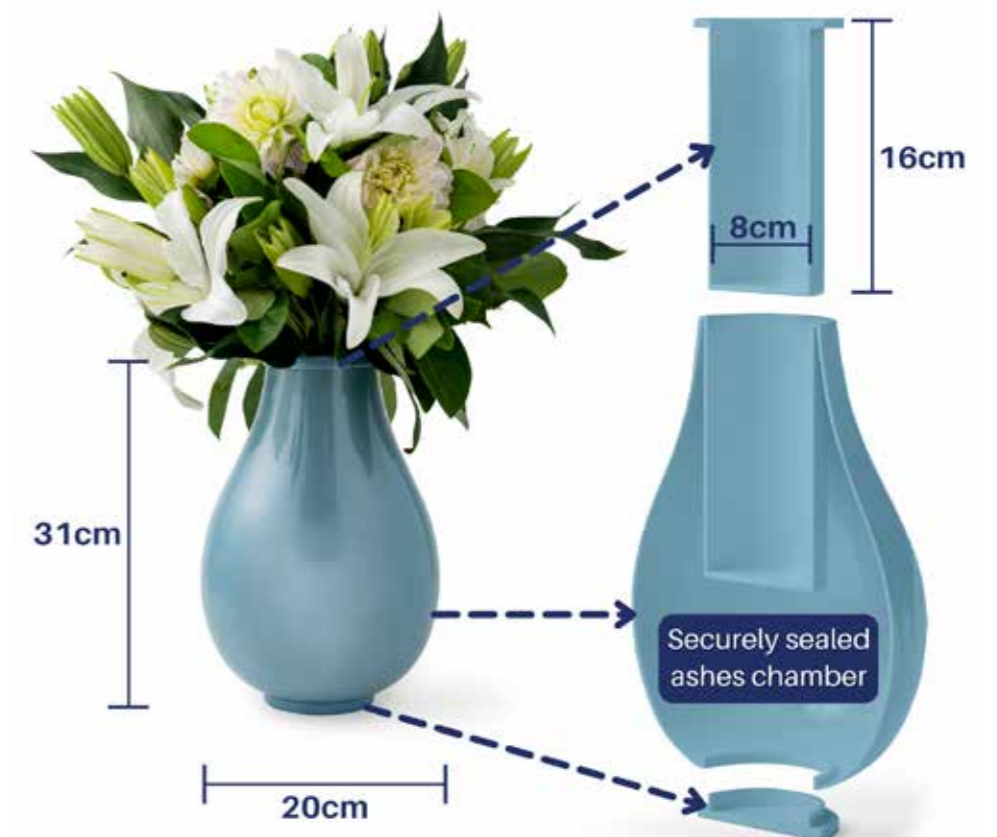

Heartwood Ashes Caskets

Manufactured in solid Oak.

Manufactured in solid Oak.

Natural Legacy

Natural Legacy urns are made in Yorkshire using wool from British farmers through the Quality Assurance scheme. The woollen felt creates a warm, comforting alternative to the more traditional wooden caskets, and is finished with an embroidered name plate.

For extended selection go to www.foreverurns.co.uk

Memorial Vase Urn

Keep your loved one close by your side in the centre of your home. The Memorial Vase Urn is a full size cremation urn with the appearance and functionality of a beautiful flower vase.

Flowers are often used as an extension of our emotions, from our deepest sympathy to the greatest joy. And sometimes they just let people know we are thinking about them. Displaying flowers in the Memorial Vase Urn, made from durable Aluminium that won't break, provides a physical medium to connect with your loved one and celebrate their life.

Available in...

4L

Capacity

Holds ashes of persons up to 125kg