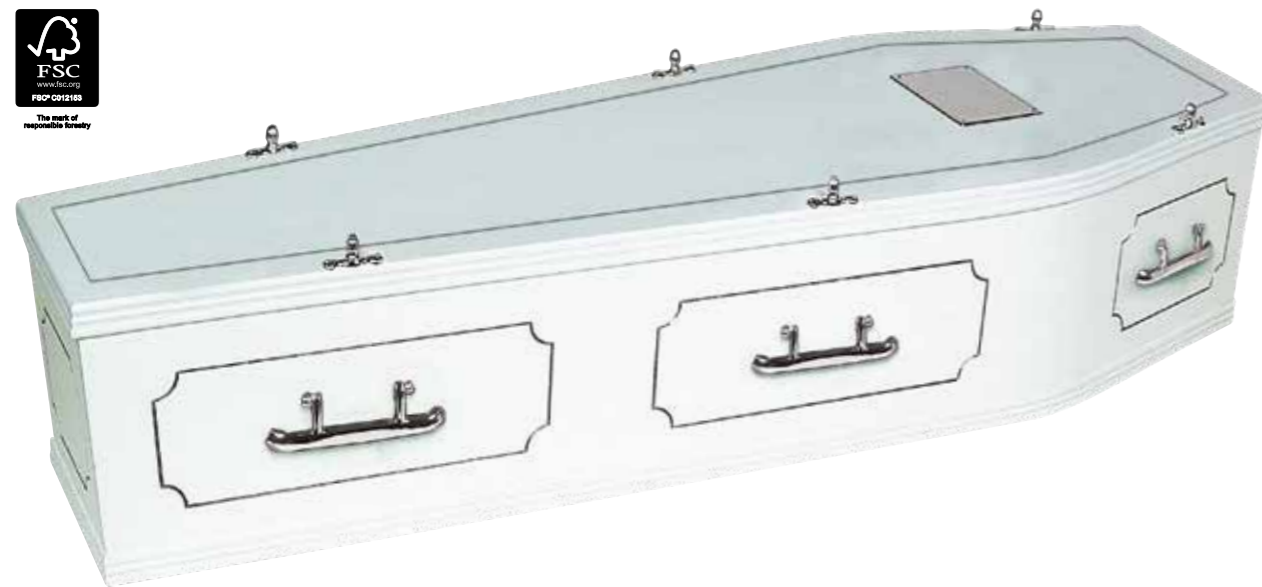

EXPRESSIONS

Riversley

Oak style veneer coffin engraved with contrasting fine panel details (in gold or silver). Choose from our standard colours of White, Green, Red or Blue. All are Forest Stewardship Council accredited and FFMA certified.

Any customised colour can be achieved from the Dulux range.