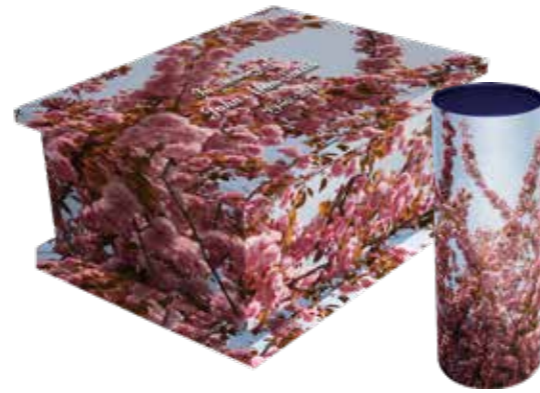

Spring Blossom