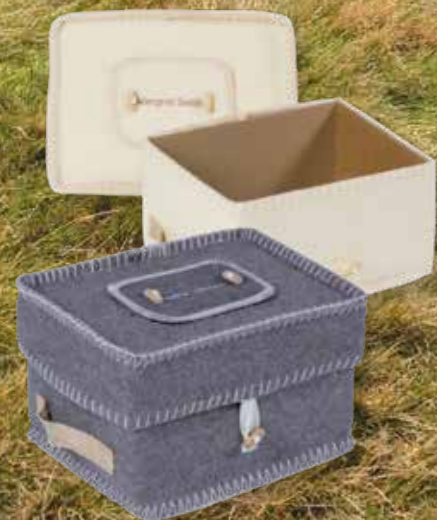

Natural Legacy Woollen Coffins

Natural Legacy offers a contemporary style with comfortable handling. Each coffin or ash casket is completed with a personalised hand embroidered woollen name plate.

Natural Woollen Coffin

The Natural coffin is made in Yorkshire using pure new wool, supported on a strong recycled cardboard frame. Wool is a fibre with a true "green" lineage that is both sustainable and biodegradable. The interior is generously lined with organic cotton and attractively edged with jute, with embroidered woollen nameplate.

Available in Natural (White) or Limestone (Grey).

* Flowers not included

Matching ashes casket personalised with an embroidered name plate.

Natural Seagrass Oval

Natural Seagrass oval coffin in a rounded-end casket shape with engraved wooden nameplate.

Matching Seagrass Urn available.

E Willow

The willow is carefully woven onto a strong wooden frame and finished with rope handles.

E Willow Block Colour

The willow is carefully woven onto a strong wooden frame and finished with rope handles.